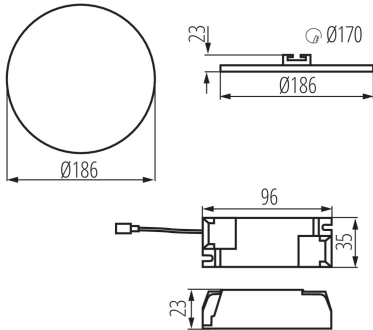

Height [mm]: 23

Diameter [mm]: 186

Assembly hole [mm]: Ø170

Integrated LED light source: yes

TECHNICAL DATA:

Rated voltage [V]: 220-240 AC

Rated frequency [Hz]: 50

Maximum power [W]: 20

Luminous efficiency of the lamp [lm/W]: 73

Ambient temperature range to which the product can be exposed: 5÷25

Enclosure material: aluminum alloy

Connection type: Terminal block

Range of sections of wires used [mm²]: 0,75-1,5

Lamp-heating time [s]: ≤1

29593 AREL LED DO 20W-WW

Downlight fitting

Lamp-ignition time [s]: $\leq 0,5$

IP class: 65/20

LOGISTIC DATA:

Packaging method: 50

Number of units in the secondary packaging: 1

Width of a cardboard box [cm]: 45

Height of a cardboard box [cm]: 25.5

Length of a cardboard box [cm]: 78

Volume of a cardboard box [m³]: 0.089505

KANLUX S.A. (kat 29593) AREL LED DO 20W-WW / LDC (Polar)

Luminaire: KANLUX S.A. (kat 29593) AREL LED DO 20W-WW
Lamps: 1 x AREL LED DO 20W-WW