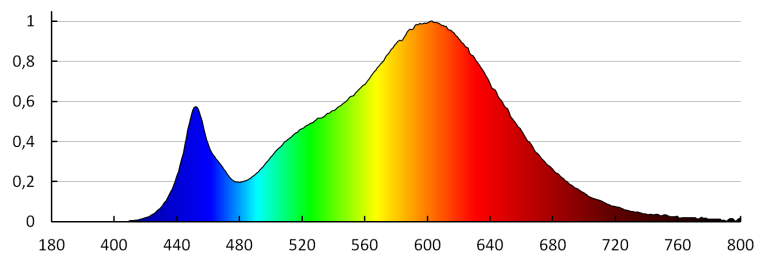

LOGISTIC DATA:

Packaging method: 50

Number of units in the secondary packaging: 1

Number of units in the packaging: 50

Net unit weight [g]: 314

Grammage [g]: 409

Length of a unit pack [cm]: 21.5

Width of a unit pack [cm]: 3

Height of a unit pack [cm]: 23

Weight of a cardboard box [kg]: 20.45

Width of a cardboard box [cm]: 45

Height of a cardboard box [cm]: 25.5

Length of a cardboard box [cm]: 78

Volume of a cardboard box [m³]: 0.089505

KANLUX S.A. (kat 29593) AREL LED DO 20W-WW / LDC (Polar)